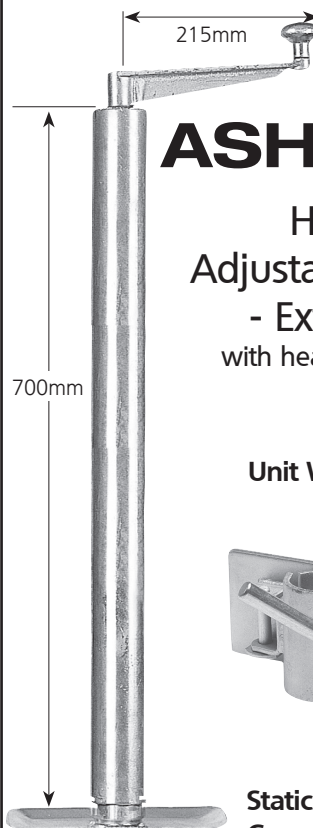

ASHDX

Heavy Duty Adjustable Stand - Extra Height with heavy duty pin locking swivel brackets SUPPLIED LOOSE

Lift: 225mm
Unit Weight: 13.7kg
Static Load Capacity: 1250kg

ASHDN

Heavy Duty Adjustable Stand No Clamp/Brackets

Unit Weight: 7.1kg

As above without clamp or brackets

ASHDXN

Heavy Duty Adjustable Stand - Extra Height No Clamp/Brackets

Unit Weight: 10.0kg

As above without clamp or brackets

ASHDC

Heavy Duty Adjustable Stand with heavy duty clamp weld on.

Lift: 225mm

Unit Weight: 10.3kg
Static Load Capacity: 1250kg

ASHDXC

Heavy Duty Adjustable Stand - Extra Height with heavy duty clamp weld on.

Lift: 225mm

Unit Weight: 13.2kg

Static Load Capacity: 1250kg

ASHD-SQ

Heavy Duty Adjustable Stand - Square Tube with heavy duty swivel bracket welded in position

Lift: 225mm

Unit Weight: 11.0kg

Static Load Capacity: 1250kg