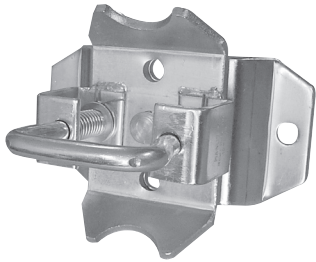

AS27

Standard Adjustable Stand Incl. Clamp

Lift: 225mm
Unit Weight: 6.5kg
Static Load Capacity: 650kg

AS27LB

Standard Adjustable Stand with pin locking swivel bracket SUPPLIED LOOSE

Lift: 225mm
Unit Weight: 7.6kg
Static Load Capacity: 650kg

AS27N

Standard Adjustable Stand. No Clamp

As pictured without clamp

Unit Weight: 5.5kg

ASHD

Heavy Duty Adjustable Stand with heavy duty pin locking swivel brackets SUPPLIED LOOSE

Lift: 225mm
Unit Weight: 10.8kg
Static Load Capacity: 1250kg

ASHDX

Heavy Duty Adjustable Stand - Extra Height with heavy duty pin locking swivel brackets SUPPLIED LOOSE

Lift: 225mm
Unit Weight: 13.7kg
Static Load Capacity: 1250kg

ASHDN

Heavy Duty Adjustable Stand No Clamp/Brackets

Unit Weight: 7.1kg

As above without clamp or brackets

ASHDXN

Heavy Duty Adjustable Stand - Extra Height No Clamp/Brackets

Unit Weight: 10.0kg

As above without clamp or brackets

ASHDC

Heavy Duty Adjustable Stand with heavy duty clamp weld on.