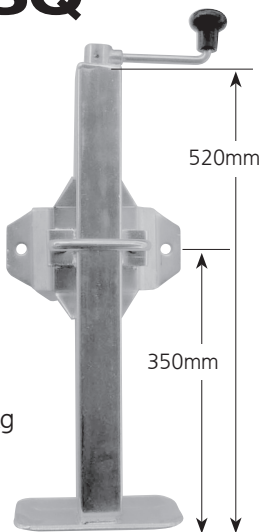

AS20

Standard Adjustable Stand Incl. Clamp

Lift: 225mm
Unit Weight: 5.5kg
Static Load Capacity: 650kg

AS20LB

Standard Adjustable Stand with pin locking swivel bracket SUPPLIED LOOSE

Lift: 225mm
Unit Weight: 6.7kg
Static Load Capacity: 650kg

AS20N

Standard Adjustable Stand. No Clamp

As pictured without clamp

Unit Weight: 4.5kg

AS20SQ

Standard Adjustable Stand with pin locking swivel bracket welded in position

Lift: 225mm
Unit Weight: 7.6kg
Static Load Capacity: 650kg

AS27

Standard Adjustable Stand Incl. Clamp

Lift: 225mm
Unit Weight: 6.5kg
Static Load Capacity: 650kg

AS27LB

Standard Adjustable Stand with pin locking swivel bracket SUPPLIED LOOSE

Lift: 225mm
Unit Weight: 7.6kg
Static Load Capacity: 650kg

AS27N

Standard Adjustable Stand. No Clamp

As pictured without clamp

Unit Weight: 5.5kg

ASHD

Heavy Duty Adjustable Stand with heavy duty pin locking swivel brackets SUPPLIED LOOSE

Lift: 225mm
Unit Weight: 10.8kg
Static Load Capacity: 1250kg