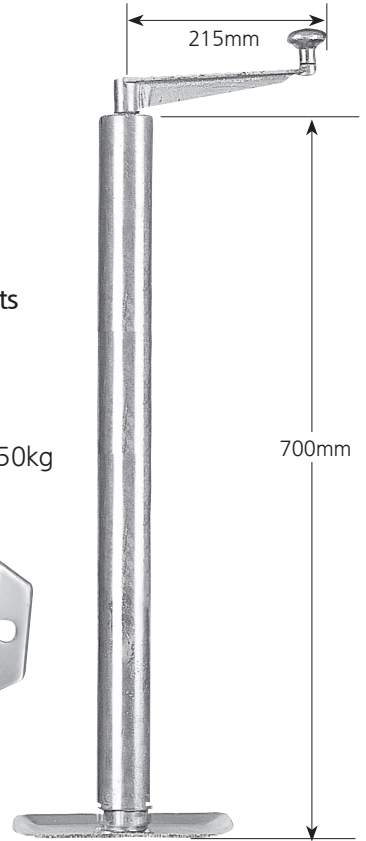

AS27

Standard Adjustable Stand Incl. Clamp

Lift: 225mm
Unit Weight: 6.5kg
Static Load Capacity: 650kg

AS27LB

Standard Adjustable Stand with pin locking swivel bracket SUPPLIED LOOSE

Lift: 225mm
Unit Weight: 7.6kg
Static Load Capacity: 650kg

AS27N

Standard Adjustable Stand. No Clamp

As pictured without clamp

Unit Weight: 5.5kg

ASHD

Heavy Duty Adjustable Stand with heavy duty pin locking swivel brackets SUPPLIED LOOSE

Lift: 225mm
Unit Weight: 10.8kg
Static Load Capacity: 1250kg

ASHDX

Heavy Duty Adjustable Stand - Extra Height with heavy duty pin locking swivel brackets SUPPLIED LOOSE

Lift: 225mm
Unit Weight: 13.7kg
Static Load Capacity: 1250kg

ASHDN

Heavy Duty Adjustable Stand No Clamp/Brackets

Heavy Duty Adjustable Stand - Square Tube with heavy duty swivel bracket welded in position

Lift: 225mm

Unit Weight: 11.0kg

Static Load Capacity: 1250kg