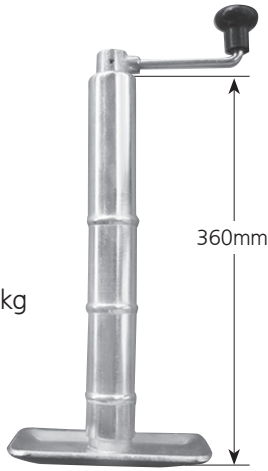

AS14

Standard Adjustable Stand Incl. Clamp

Lift: 225mm
Unit Weight: 4.7kg
Static Load Capacity: 650kg

AS14B

Standard Adjustable Stand with pin locking swivel bracket welded in position

Lift: 225mm
Unit Weight: 5.9kg
Static Load Capacity: 650kg

AS14LB

Standard Adjustable Stand with pin locking swivel bracket SUPPLIED LOOSE

Lift: 225mm
Unit Weight: 5.9kg
Static Load Capacity: 650kg

AS14N

Standard Adjustable Stand. No Clamp

As above without clamp

Unit Weight: 3.7kg

AS20

Standard Adjustable Stand Incl. Clamp

Lift: 225mm
Unit Weight: 5.5kg
Static Load Capacity: 650kg

AS20LB

Standard Adjustable Stand with pin locking swivel bracket SUPPLIED LOOSE

Lift: 225mm
Unit Weight: 6.7kg
Static Load Capacity: 650kg

AS20N

Standard Adjustable Stand. No Clamp

As pictured without clamp

Unit Weight: 4.5kg

AS20SQ

Standard Adjustable Stand with pin locking swivel bracket welded in position

Lift: 225mm
Unit Weight: 7.6kg
Static Load Capacity: 650kg