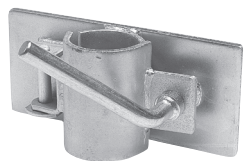

ASHDX

Heavy Duty Adjustable Stand - Extra Height with heavy duty pin locking swivel brackets SUPPLIED LOOSE

Lift: 225mm
Unit Weight: 13.7kg
Static Load Capacity: 1250kg

ASHDN

Heavy Duty Adjustable Stand No Clamp/Brackets

Unit Weight: 7.1kg

As above without clamp or brackets

ASHDXN

Heavy Duty Adjustable Stand - Extra Height No Clamp/Brackets

Unit Weight: 10.0kg

As above without clamp or brackets

ASHDC

Heavy Duty Adjustable Stand with heavy duty clamp weld on.

Lift: 225mm

Unit Weight: 10.3kg
Static Load Capacity: 1250kg

ASHDXC

Heavy Duty Adjustable Stand - Extra Height with heavy duty clamp weld on.

Lift: 225mm

Unit Weight: 13.2kg

Static Load Capacity: 1250kg

ASHD-SQ

Heavy Duty Adjustable Stand - Square Tube with heavy duty swivel bracket welded in position

Lift: 225mm

Unit Weight: 11.0kg

Static Load Capacity: 1250kg