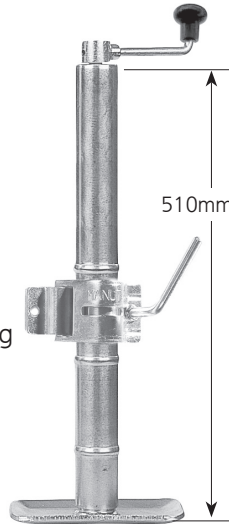

AS14

Standard Adjustable Stand Incl. Clamp

Lift: 225mm
Unit Weight: 4.7kg
Static Load Capacity: 650kg

AS14B

Standard Adjustable Stand with pin locking swivel bracket welded in position

Lift: 225mm
Unit Weight: 5.9kg
Static Load Capacity: 650kg

AS14LB

Standard Adjustable Stand with pin locking swivel bracket SUPPLIED LOOSE

Lift: 225mm
Unit Weight: 5.9kg
Static Load Capacity: 650kg

AS14N

Standard Adjustable Stand. No Clamp

As above without clamp

Unit Weight: 3.7kg

AS20

Standard Adjustable Stand Incl. Clamp

Lift: 225mm
Unit Weight: 5.5kg
Static Load Capacity: 650kg

AS20LB

Standard Adjustable Stand with pin locking swivel bracket SUPPLIED LOOSE

Lift: 225mm
Unit Weight: 6.7kg
Static Load Capacity: 650kg

AS20N

Standard Adjustable Stand. No Clamp

As pictured without clamp

Unit Weight: 4.5kg

AS20SQ

Standard Adjustable Stand with pin locking swivel bracket welded in position

Lift: 225mm
Unit Weight: 7.6kg
Static Load Capacity: 650kg