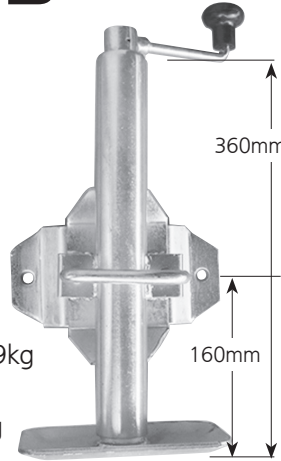

AS14

Standard Adjustable Stand Incl. Clamp

Lift: 225mm
Unit Weight: 4.7kg
Static Load Capacity: 650kg

AS14B

Standard Adjustable Stand with pin locking swivel bracket welded in position

Lift: 225mm
Unit Weight: 5.9kg
Static Load Capacity: 650kg

AS14LB

Standard Adjustable Stand with pin locking swivel bracket SUPPLIED LOOSE

Lift: 225mm
Unit Weight: 5.9kg
Static Load Capacity: 650kg

AS14N

Standard Adjustable Stand. No Clamp

As above without clamp

Unit Weight: 3.7kg

AS20

Standard Adjustable Stand Incl. Clamp

Lift: 225mm
Unit Weight: 5.5kg
Static Load Capacity: 650kg

AS20LB

Standard Adjustable Stand with pin locking swivel bracket SUPPLIED LOOSE

Lift: 225mm
Unit Weight: 6.7kg
Static Load Capacity: 650kg

AS20N

Standard Adjustable Stand. No Clamp

As pictured without clamp

Unit Weight: 4.5kg

AS20SQ

Standard Adjustable Stand with pin locking swivel bracket welded in position

Lift: 225mm
Unit Weight: 7.6kg
Static Load Capacity: 650kg