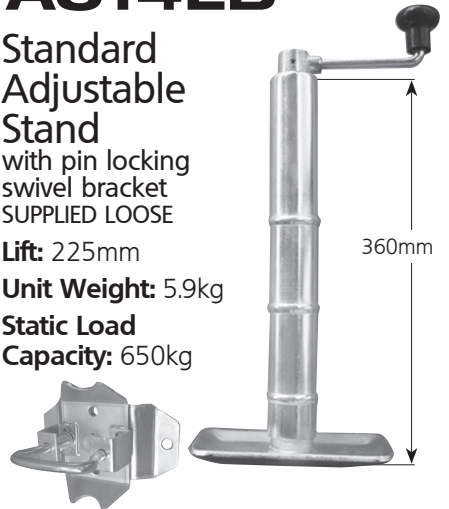

AS14

Standard Adjustable Stand Incl. Clamp

Lift: 225mm
Unit Weight: 4.7kg
Static Load Capacity: 650kg

AS14B

Standard Adjustable Stand with pin locking swivel bracket welded in position

Lift: 225mm
Unit Weight: 5.9kg
Static Load Capacity: 650kg

AS14LB

Standard Adjustable Stand with pin locking swivel bracket SUPPLIED LOOSE

Lift: 225mm
Unit Weight: 5.9kg
Static Load Capacity: 650kg

AS14N

Standard Adjustable Stand. No Clamp

As above without clamp

Unit Weight: 3.7kg

AS20

Standard Adjustable Stand Incl. Clamp

Lift: 225mm
Unit Weight: 5.5kg
Static Load Capacity: 650kg

AS20LB

Standard Adjustable Stand with pin locking swivel bracket SUPPLIED LOOSE

Lift: 225mm
Unit Weight: 6.7kg
Static Load Capacity: 650kg

Heavy Duty Adjustable Stand - Square Tube with heavy duty swivel bracket welded in position

Lift: 225mm

Unit Weight: 11.0kg

Static Load Capacity: 1250kg