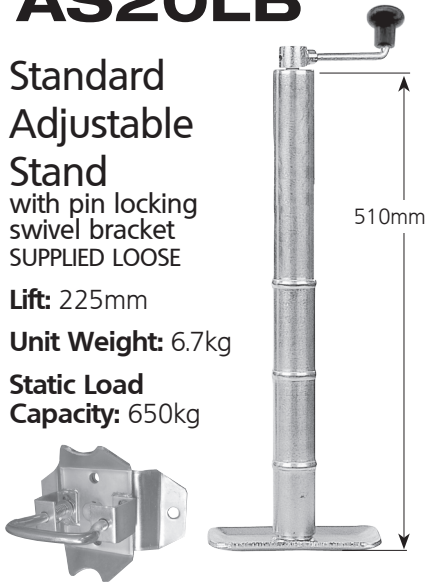

AS14LB

Standard Adjustable Stand with pin locking swivel bracket SUPPLIED LOOSE

Lift: 225mm
Unit Weight: 5.9kg
Static Load Capacity: 650kg

AS14N

Standard Adjustable Stand. No Clamp

As above without clamp

Unit Weight: 3.7kg

AS20

Standard Adjustable Stand Incl. Clamp

Lift: 225mm
Unit Weight: 5.5kg
Static Load Capacity: 650kg

AS20LB

Standard Adjustable Stand with pin locking swivel bracket SUPPLIED LOOSE

Lift: 225mm
Unit Weight: 6.7kg
Static Load Capacity: 650kg

AS20N

Standard Adjustable Stand. No Clamp

As pictured without clamp

Unit Weight: 4.5kg

AS20SQ

Standard Adjustable Stand with pin locking swivel bracket welded in position

Lift: 225mm
Unit Weight: 7.6kg
Static Load Capacity: 650kg

AS27

Standard Adjustable Stand Incl. Clamp

Lift: 225mm
Unit Weight: 6.5kg
Static Load Capacity: 650kg

AS27LB

Standard Adjustable Stand with pin locking swivel bracket SUPPLIED LOOSE

Lift: 225mm
Unit Weight: 7.6kg
Static Load Capacity: 650kg