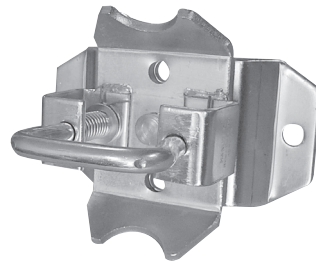

AS27

Standard Adjustable Stand Incl. Clamp

Lift: 225mm
Unit Weight: 6.5kg
Static Load Capacity: 650kg

AS27LB

Standard Adjustable Stand with pin locking swivel bracket SUPPLIED LOOSE

Lift: 225mm
Unit Weight: 7.6kg
Static Load Capacity: 650kg

AS27N

Standard Adjustable Stand. No Clamp

As pictured without clamp

Unit Weight: 5.5kg

ASHD

Heavy Duty Adjustable Stand with heavy duty pin locking swivel brackets SUPPLIED LOOSE

Lift: 225mm
Unit Weight: 10.8kg
Static Load Capacity: 1250kg

ASHDX

Heavy Duty Adjustable Stand - Extra Height with heavy duty pin locking swivel brackets SUPPLIED LOOSE

Lift: 225mm
Unit Weight: 13.7kg
Static Load Capacity: 1250kg

ASHDN

Heavy Duty Adjustable Stand No Clamp/Brackets

Unit Weight: 7.1kg

As above without clamp or brackets

ASHDXN

Heavy Duty Adjustable Stand - Extra Height No Clamp/Brackets

Unit Weight: 10.0kg

As above without clamp or brackets

ASHDC

Heavy Duty Adjustable Stand with heavy duty clamp weld on.