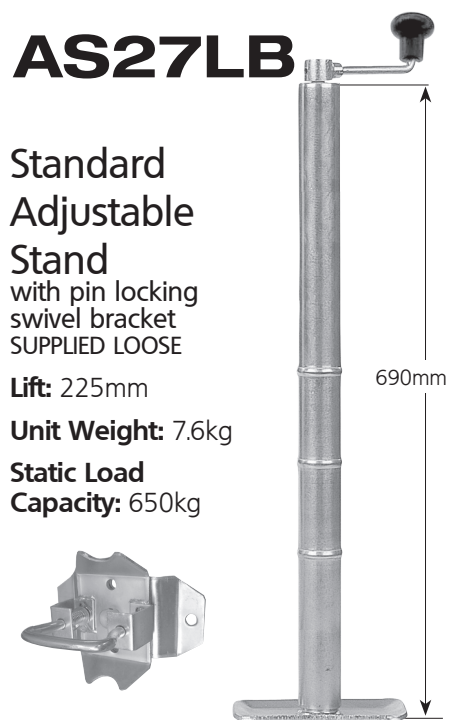

AS20N

Standard Adjustable Stand. No Clamp

As pictured without clamp

Unit Weight: 4.5kg

AS20SQ

Standard Adjustable Stand with pin locking swivel bracket welded in position

Lift: 225mm
Unit Weight: 7.6kg
Static Load Capacity: 650kg

AS27

Standard Adjustable Stand Incl. Clamp

Lift: 225mm
Unit Weight: 6.5kg
Static Load Capacity: 650kg

AS27LB

Standard Adjustable Stand with pin locking swivel bracket SUPPLIED LOOSE

Lift: 225mm
Unit Weight: 7.6kg
Static Load Capacity: 650kg

AS27N

Standard Adjustable Stand. No Clamp

As pictured without clamp

Unit Weight: 5.5kg

ASHD

Heavy Duty Adjustable Stand with heavy duty pin locking swivel brackets SUPPLIED LOOSE

Lift: 225mm
Unit Weight: 10.8kg
Static Load Capacity: 1250kg

ASHDX

Heavy Duty Adjustable Stand - Extra Height with heavy duty pin locking swivel brackets SUPPLIED LOOSE

Lift: 225mm
Unit Weight: 13.7kg
Static Load Capacity: 1250kg

ASHDN

Heavy Duty Adjustable Stand No Clamp/Brackets