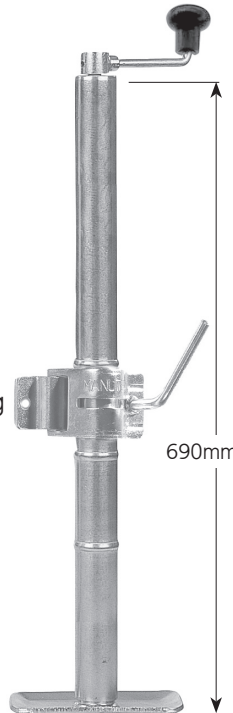

AS20

Standard Adjustable Stand Incl. Clamp

Lift: 225mm
Unit Weight: 5.5kg
Static Load Capacity: 650kg

AS20LB

Standard Adjustable Stand with pin locking swivel bracket SUPPLIED LOOSE

Lift: 225mm
Unit Weight: 6.7kg
Static Load Capacity: 650kg

AS20N

Standard Adjustable Stand. No Clamp

As pictured without clamp

Unit Weight: 4.5kg

AS20SQ

Standard Adjustable Stand with pin locking swivel bracket welded in position

Lift: 225mm
Unit Weight: 7.6kg
Static Load Capacity: 650kg

AS27

Standard Adjustable Stand Incl. Clamp

Lift: 225mm
Unit Weight: 6.5kg
Static Load Capacity: 650kg

AS27LB

Standard Adjustable Stand with pin locking swivel bracket SUPPLIED LOOSE

Lift: 225mm
Unit Weight: 7.6kg
Static Load Capacity: 650kg

AS27N

Standard Adjustable Stand. No Clamp

As pictured without clamp

Unit Weight: 5.5kg

ASHD

Heavy Duty Adjustable Stand with heavy duty pin locking swivel brackets SUPPLIED LOOSE

Lift: 225mm
Unit Weight: 10.8kg
Static Load Capacity: 1250kg