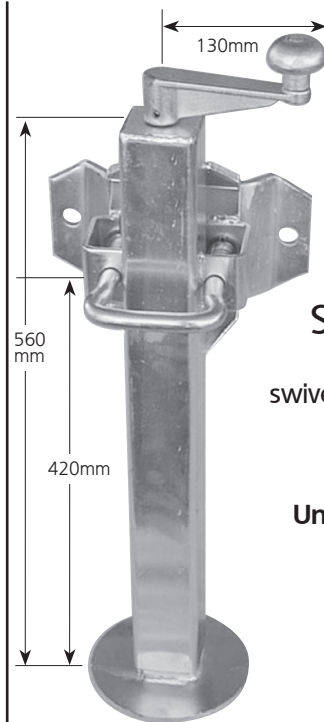

Unit Weight: 7.1kg

As above without clamp or brackets

ASHDXN

Heavy Duty Adjustable Stand - Extra Height No Clamp/Brackets

Unit Weight: 10.0kg

As above without clamp or brackets

ASHDC

Heavy Duty Adjustable Stand with heavy duty clamp weld on.

Lift: 225mm

Unit Weight: 10.3kg
Static Load Capacity: 1250kg

ASHDXC

Heavy Duty Adjustable Stand - Extra Height with heavy duty clamp weld on.

Lift: 225mm

Unit Weight: 13.2kg

Static Load Capacity: 1250kg

ASHD-SQ

Heavy Duty Adjustable Stand - Square Tube with heavy duty swivel bracket welded in position

Lift: 225mm

Unit Weight: 11.0kg

Static Load Capacity: 1250kg