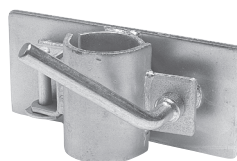

Unit Weight: 7.1kg

As above without clamp or brackets

ASHDXN

Heavy Duty Adjustable Stand - Extra Height No Clamp/Brackets

Unit Weight: 10.0kg

As above without clamp or brackets

ASHDC

Heavy Duty Adjustable Stand with heavy duty clamp weld on.

Lift: 225mm

Unit Weight: 10.3kg
Static Load Capacity: 1250kg

ASHDXC

Heavy Duty Adjustable Stand - Extra Height with heavy duty clamp weld on.

Lift: 225mm

Unit Weight: 13.2kg

Static Load Capacity: 1250kg

ASHD-SQ

Heavy Duty Adjustable Stand - Square Tube with heavy duty swivel bracket welded in position

Lift: 225mm

Unit Weight: 11.0kg

Static Load Capacity: 1250kg